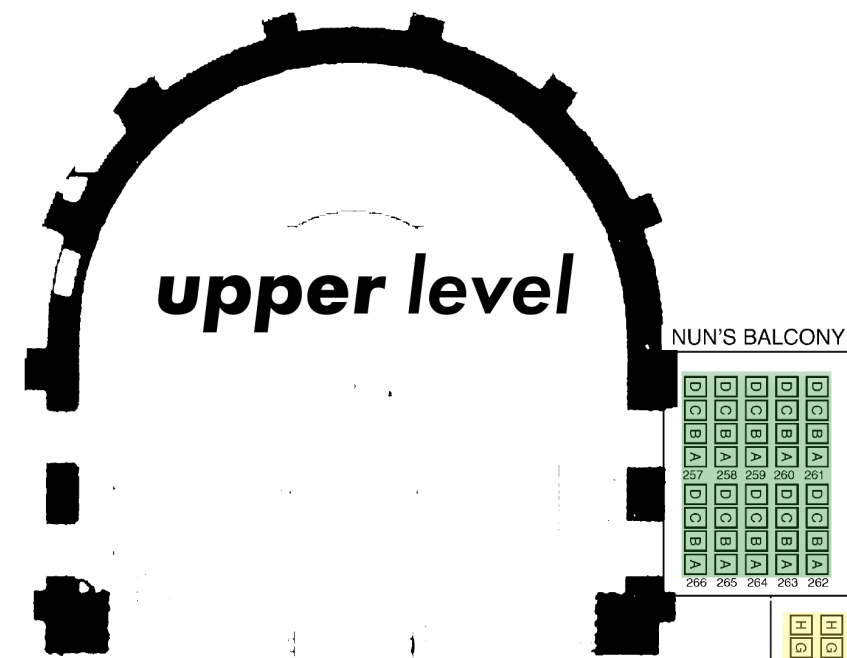

Seating chart of Trinity Church Boston

North Balcony & Rear Balcony

South Balcony & Nun's Balcony

seating is designated for
all seats in
Rows 70-75

Left Center **Right Center**