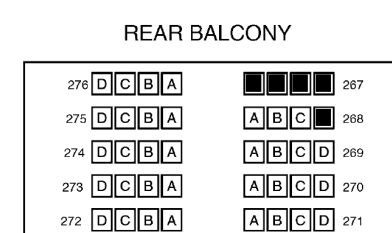

Seating chart of Trinity Church Boston

North Balcony & Rear Balcony

South Balcony & Nun's Balcony

seating is designated for
all seats in
Rows 70-75

Left Center **Right Center**