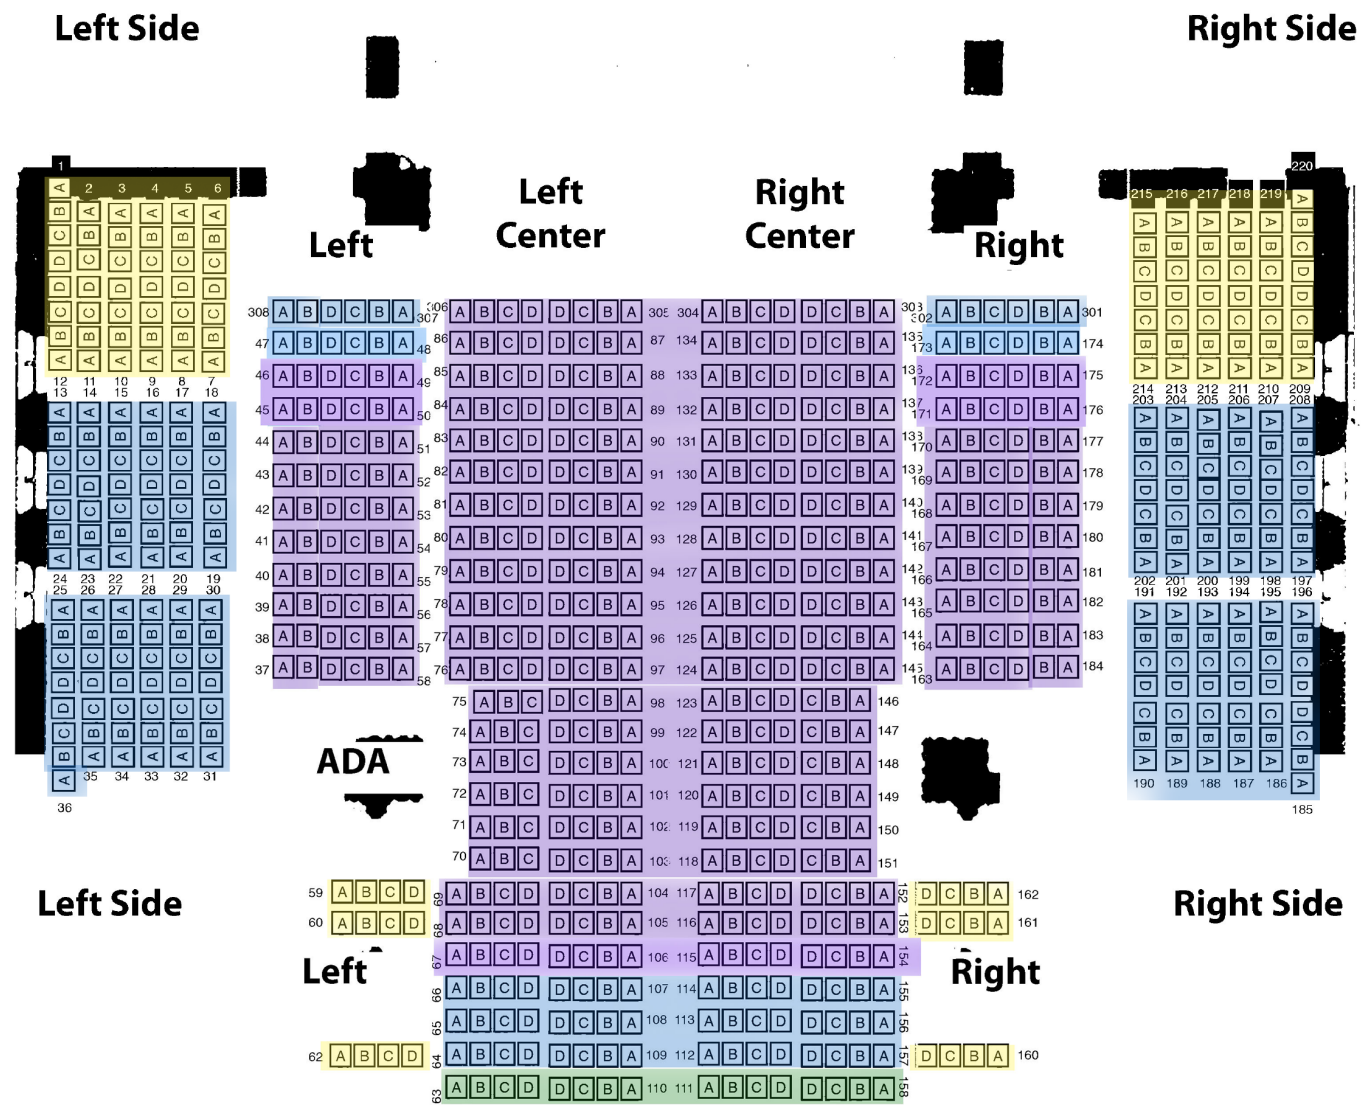

Seating chart of Trinity Church Boston

North Balcony & Rear Balcony

South Balcony & Nun's Balcony

seating is designated for
all seats in
Rows 70-75

Left Center **Right Center**