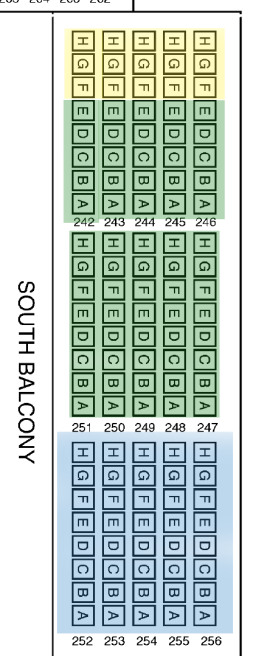

Seating chart of Trinity Church Boston

North Balcony & Rear Balcony

South Balcony & Nun's Balcony

seating is designated for
all seats in
Rows 70-75

Left Center **Right Center**