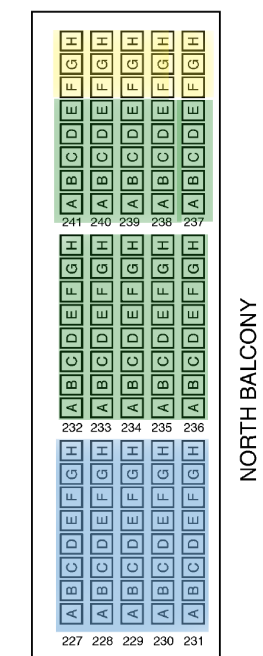

Seating chart of Trinity Church Boston

North Balcony & Rear Balcony

South Balcony & Nun's Balcony

seating is designated for
all seats in
Rows 70-75

Left Center **Right Center**