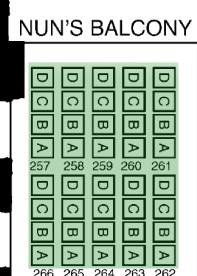

Seating chart of Trinity Church Boston

North Balcony & Rear Balcony

South Balcony & Nun's Balcony

seating is designated for
all seats in
Rows 70-75

Left Center **Right Center**